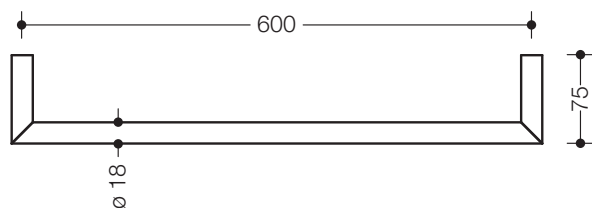

**Product data sheet**  
**Bath towel rail 162.30.200XA**

### Bath towel rail 162.30.200XA

- bath towel rail made of stainless steel, mitred tube
- made of stainless steel, satin finish
- centre-to-centre 600 mm, 75 mm deep, diameter 18 mm
- for wall mounting, concealed fixing
- incl. non-corrosive HEWI fixing materials

#### Dimensions in mm