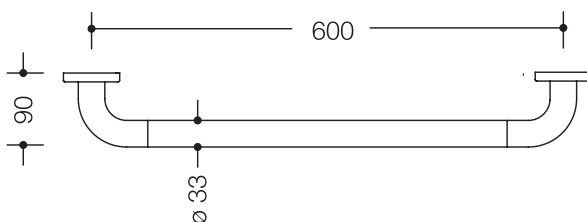

Product data sheet
Bath towel rail 477.30.300

HEWI

Similar picture

Bath towel rail 477.30.300

- rail with right-angled ends and fixing roses
- for hanging up bath towels and pieces of clothing
- for wall mounting with roses
- with corrosion-resistant steel insert
- 600 mm wide (centre-to-centre), 90 mm deep and 33 mm in diameter, 70 mm rose diameter
- made of high-quality polyamide according to HEWI colour chart

Dimensions in mm

Colours

98	99	97	95	92	90	18	24	36	33	86	84	74	72	55	50
----	----	----	----	----	----	----	----	----	----	----	----	----	----	----	----

Technical information subject to alteration, 14th April 2018