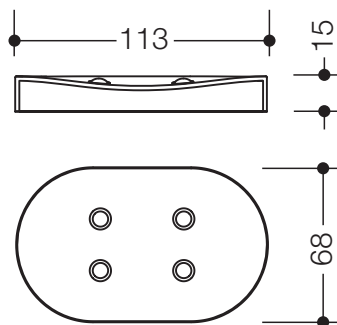

Dimensions in mm

Colours

Alternative material

Crystal glass

Technical information subject to alteration, 16th April 2018

HEWI Heinrich Wilke GmbH
Postfach 1260
D-34442 Bad Arolsen

Telefon: +49 5691 82-366
Telefax: +49 5691 82-99366
international@hewi.com
www.hewi.com

HEWI (UK) Limited
Holm Oak Barn, Beluncle Halt
Stoke Road
Hoo Kent ME3 9NT

Phone +44 1634 258 200
Fax +44 1634 250 099
info@hewi.co.uk
www.hewi.com