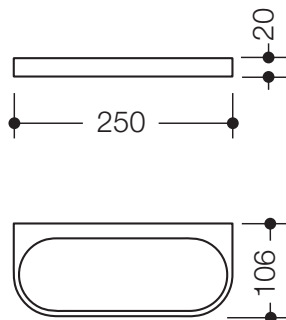

Utility dish 800.03.20091

- oval dish for diverse utensils
- the shelf is rotatable and can be mounted flush with the bracket or can be used as a storage dish
- for wall mounting, concealed fixing
- 250 mm wide, 20 mm high and 106 mm deep
- holder made of high-quality polyamide in HEWI colour 98 (signal white)
- storage made of high-quality polyamide according to HEWI colour chart
- including non-corrosive HEWI fixing material

Dimensions in mm

Colours

Basic colour Applications, elements, inserts

Alternative colours

Basic colour Applications, elements, inserts

Technical information subject to alteration, 16th April 2018

HEWI Heinrich Wilke GmbH
Postfach 1260
D-34442 Bad Arolsen