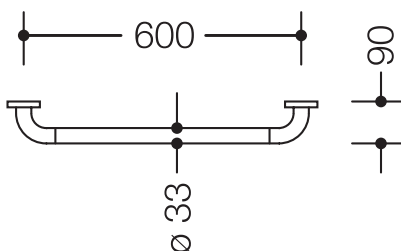

Dimensions in mm

Colours

Technical information subject to alteration, 16th April 2018

HEWI Heinrich Wilke GmbH
Postfach 1260
D-34442 Bad Arolsen

Telefon: +49 5691 82-366
Telefax: +49 5691 82-99366
international@hewi.com
www.hewi.com

HEWI (UK) Limited
Holm Oak Barn, Beluncle Halt
Stoke Road
Hoo Kent ME3 9NT

Phone +44 1634 258 200
Fax +44 1634 250 099
info@hewi.co.uk
www.hewi.com