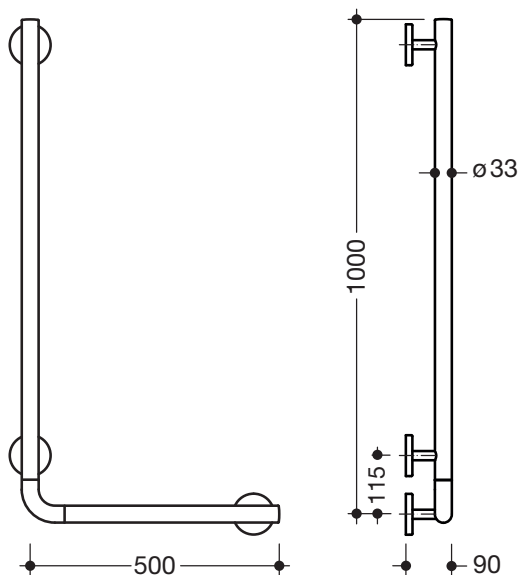

Similar picture

L-shaped support rail 950.22.14099

- vertically and horizontally arranged rails connected at right-angles
- for holding on to and providing support
- L-shaped support rail made of high-quality polyamide according to HEWI colour chart
- supports and roses made of high-quality polyamide in the HEWI colour 99 (pure white)
- with continuous, corrosion resistant steel core
- horizontal length 500 mm, vertical length 1000 mm, 90 mm deep, rail diameter 33 mm
- wall connection with discreet supports (diameter 18 mm) perpendicular to wall and flat roses
- rose diameter 80 mm, cap height 13 mm
- easy installation due to individually installed mounting plates made of high-quality stainless steel for hanging the L-shaped support rail
- can be mounted in left hand or right hand position
- including non-corrosive HEWI fixing material.
- fulfils the SIA 500 requirements

Dimensions in mm

Colours

Basic colour Rails

Alternative colours

Basic colour Rails

Technical information subject to alteration, 16th April 2018

HEWI Heinrich Wilke GmbH
Postfach 1260
D-34442 Bad Arolsen

Telefon: +49 5691 82-366
Telefax: +49 5691 82-99366
international@hewi.com
www.hewi.com