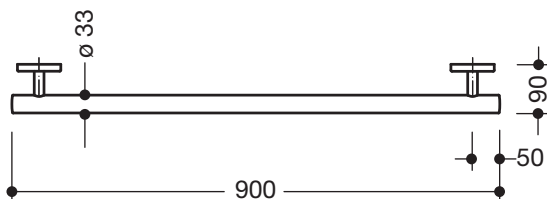

Dimensions in mm

Colours

Basic colour Rail

Alternative colours

Basic colour Rail

Technical information subject to alteration, 16th April 2018

HEWI Heinrich Wilke GmbH
Postfach 1260
D-34442 Bad Arolsen

Telefon: +49 5691 82-366
Telefax: +49 5691 82-99366
international@hewi.com
www.hewi.com

HEWI (UK) Limited
Holm Oak Barn, Beluncle Halt
Stoke Road
Hoo Kent ME3 9NT

Phone +44 1634 258 200
Fax +44 1634 250 099
info@hewi.co.uk
www.hewi.com