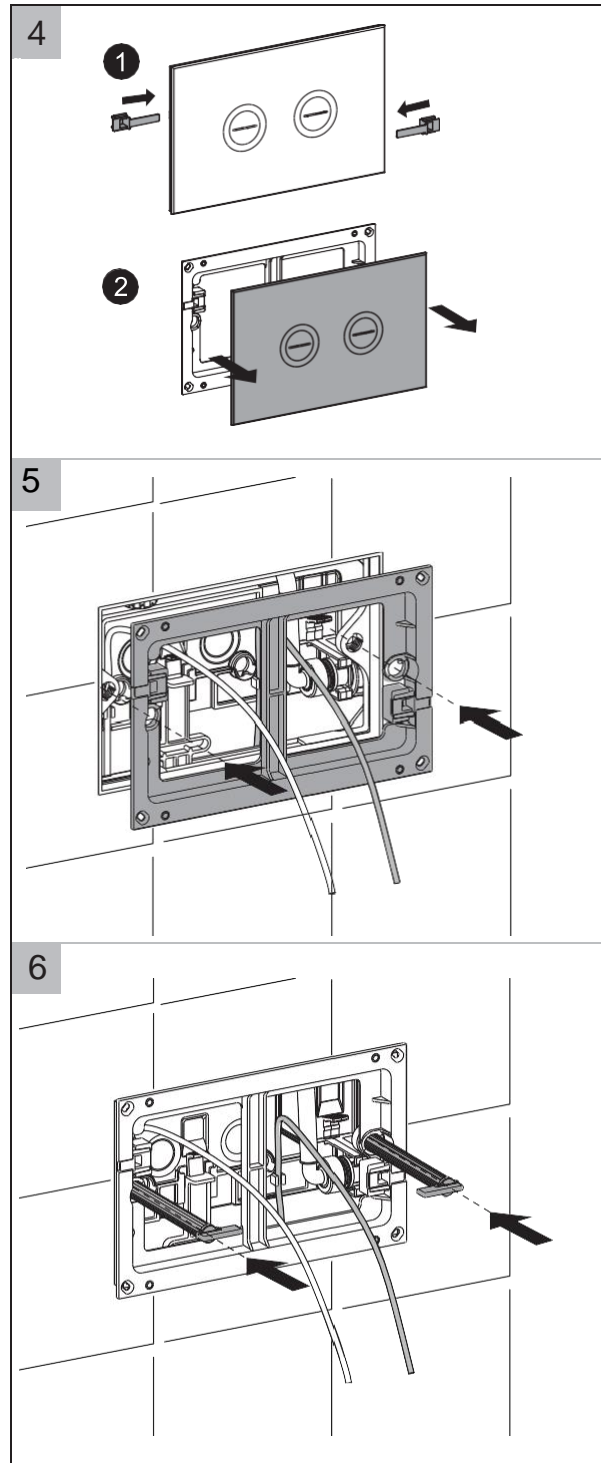

INSTALLATION GUIDE

GalvinAssist Dual flush WC face plate

Product Code: 105.95.00.00

Please note:

- All measurements are in millimeters.
- Specifications may vary without notice as part of our continuous improvement practices.
- Clean with a damp cloth. Do not use abrasive cleaners, liquids, or pastes.