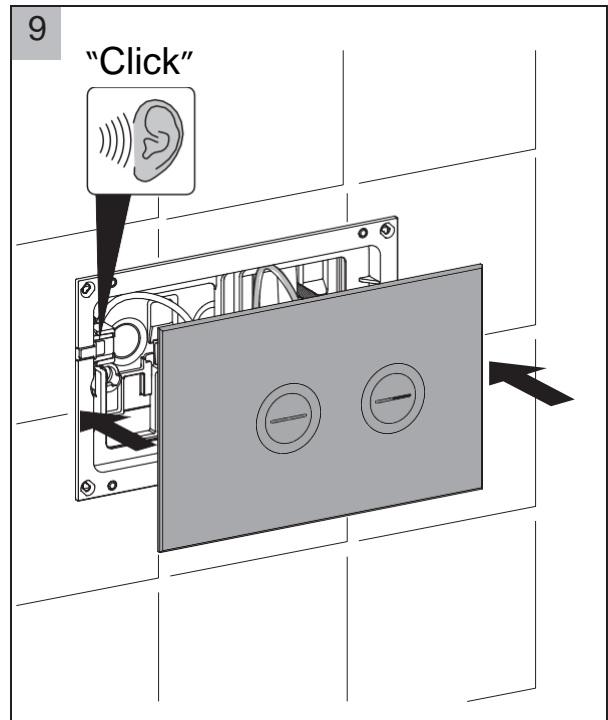

INSTALLATION GUIDE

GalvinAssist Dual flush WC face plate

Product Code: 105.95.00.00

Please note:

- All measurements are in millimeters.
- Specifications may vary without notice as part of our continuous improvement practices.
- Clean with a damp cloth. Do not use abrasive cleaners, liquids, or pastes.