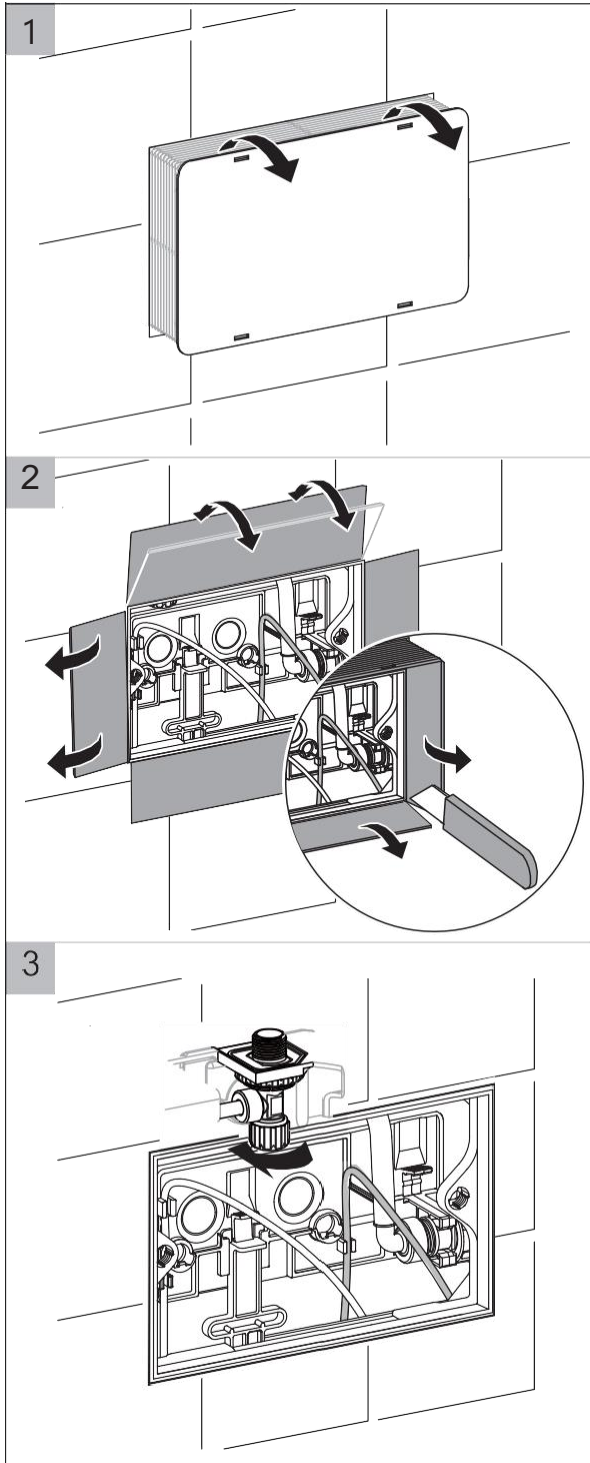

INSTALLATION GUIDE

GalvinAssist Dual flush WC face plate

Product Code: 105.95.00.00

Please note:

- All measurements are in millimeters.
- Specifications may vary without notice as part of our continuous improvement practices.
- Clean with a damp cloth. Do not use abrasive cleaners, liquids, or pastes.