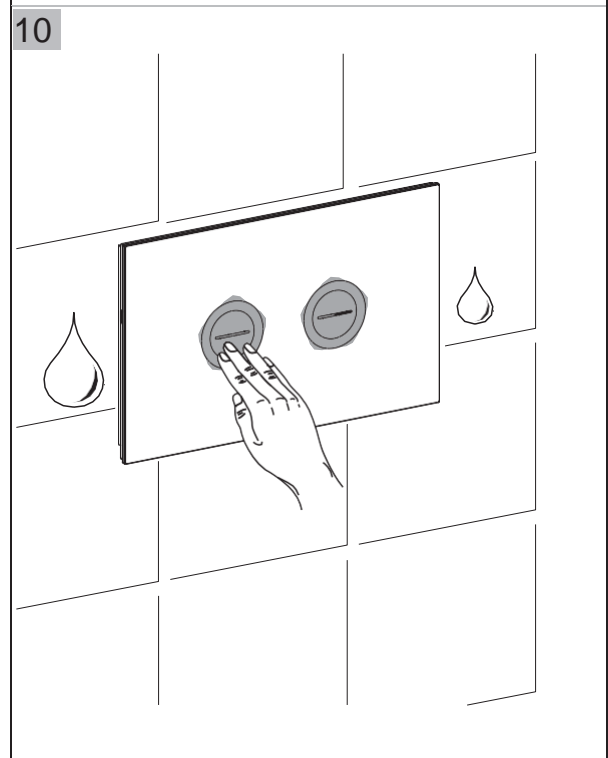

INSTALLATION GUIDE

GalvinAssist Dual flush WC face plate

Product Code: 105.95.00.00

Please note:

- All measurements are in millimeters.
- Specifications may vary without notice as part of our continuous improvement practices.
- Clean with a damp cloth. Do not use abrasive cleaners, liquids, or pastes.