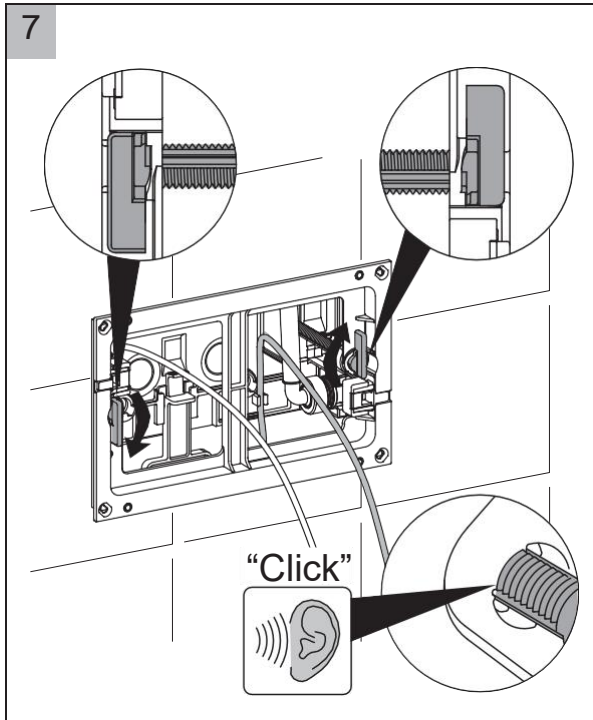

INSTALLATION GUIDE

GalvinAssist Dual flush WC face plate

Product Code: 105.95.00.00

Please note:

- All measurements are in millimeters.
- Specifications may vary without notice as part of our continuous improvement practices.
- Clean with a damp cloth. Do not use abrasive cleaners, liquids, or pastes.