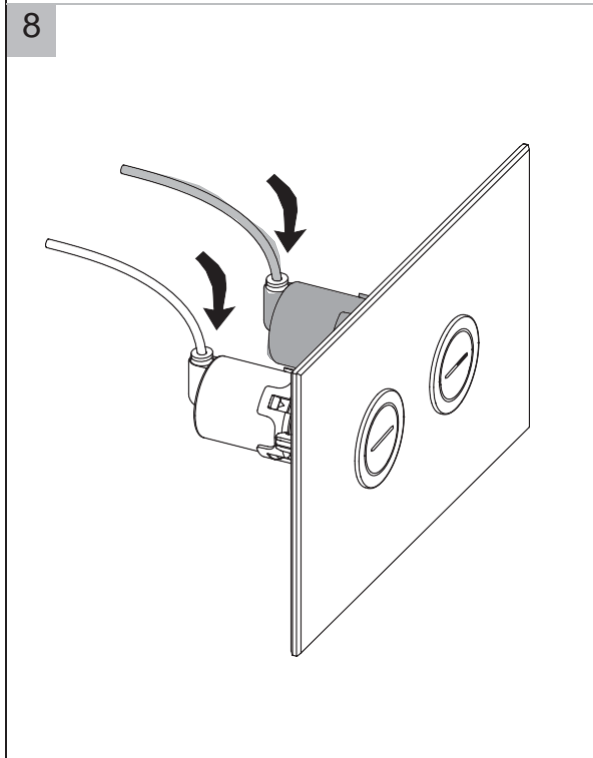

INSTALLATION GUIDE

GalvinAssist Dual flush WC face plate

Product Code: 105.95.00.00

Please note:

- All measurements are in millimeters.
- Specifications may vary without notice as part of our continuous improvement practices.
- Clean with a damp cloth. Do not use abrasive cleaners, liquids, or pastes.